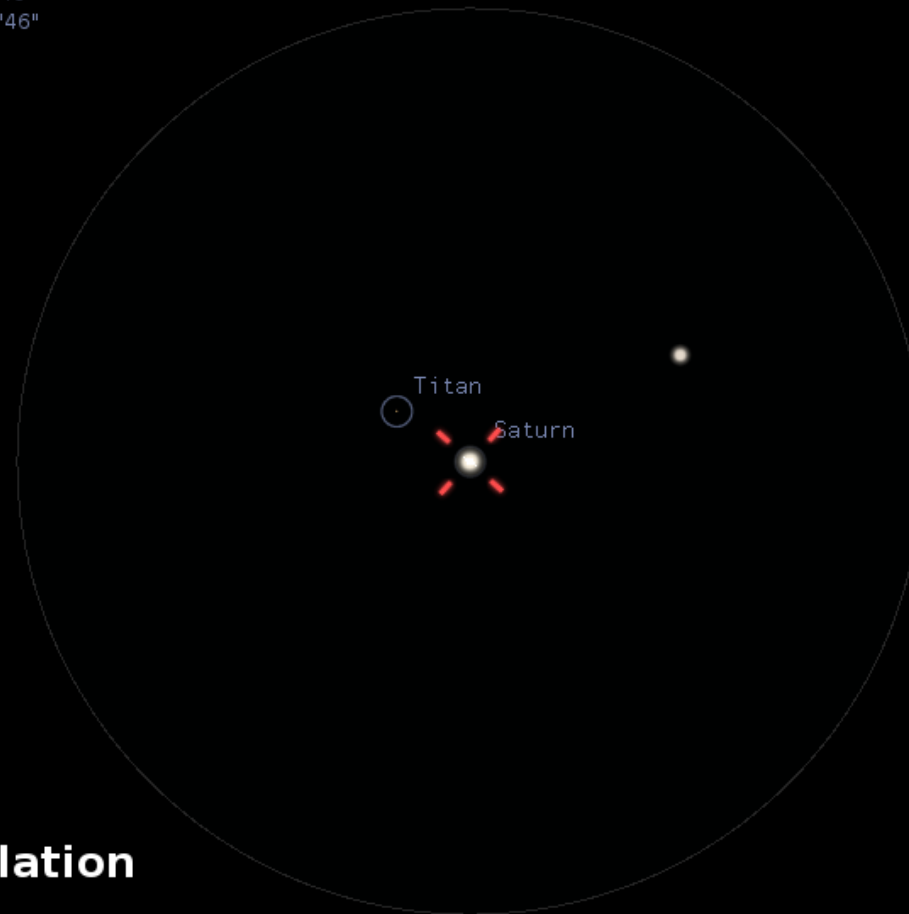

- Completion of plugin sub-system and integration in GUI
 - Many new plugins released:

Saturn

Magnitude: **0.68**
Absolute Magnitude: 27.60
RA/DE (J2000): 12h9m27.6s/+1° 46'10.0"
RA/DE (of date): 12h9m59s/+1° 42'46"
Hour angle/DE: 19h32m15s/+1° 42'46"
Az/Alt: +106° 39'33"/+16° 15'58"
Distance: 8,50642505AU
Apparent diameter: +0° 0'45.5"

Ocular #0 : one
Ocular aFOV: 43°
Telescope #0 : C140
Magnification: 79.7
Image Circle: 4.4mm
FOV: 0.5391°

Ocular Simulation

- Scripting console