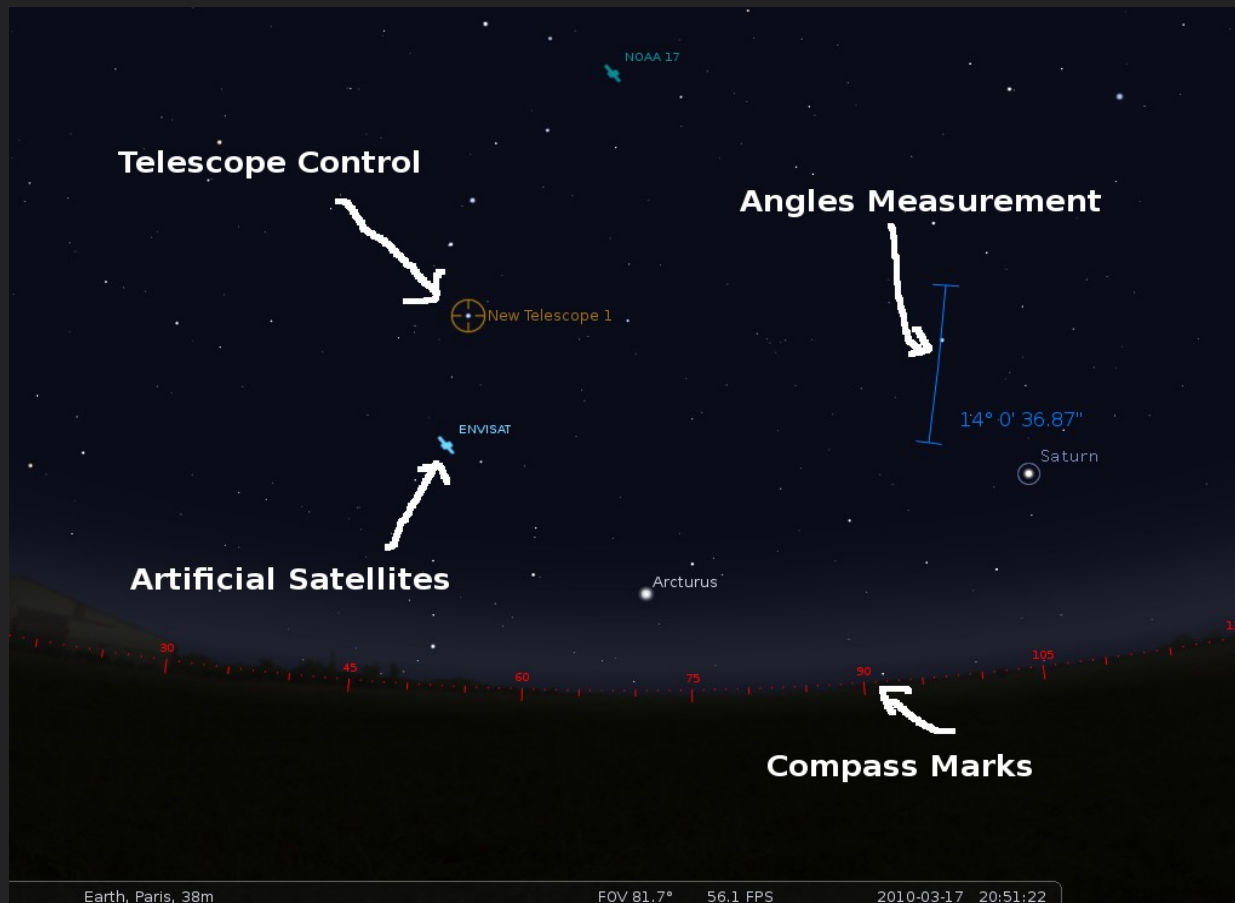

- Completion of plugin sub-system and integration in GUI
 - Many new plugins released:

Saturn

Magnitude: **0.68**
Absolute Magnitude: 27.60
RA/DE (J2000): 12h9m27.6s/+1° 46'10.0"
RA/DE (of date): 12h9m59s/+1° 42'46"
Hour angle/DE: 19h32m15s/+1° 42'46"
Az/Alt: +106° 39'33"/+16° 15'58"
Distance: 8,50642505AU
Apparent diameter: +0° 0'45.5"

Ocular #0 : one
Ocular aFOV: 43°
Telescope #0 : C140
Magnification: 79.7
Image Circle: 4.4mm
FOV: 0.5391°

Ocular Simulation

- Scripting console