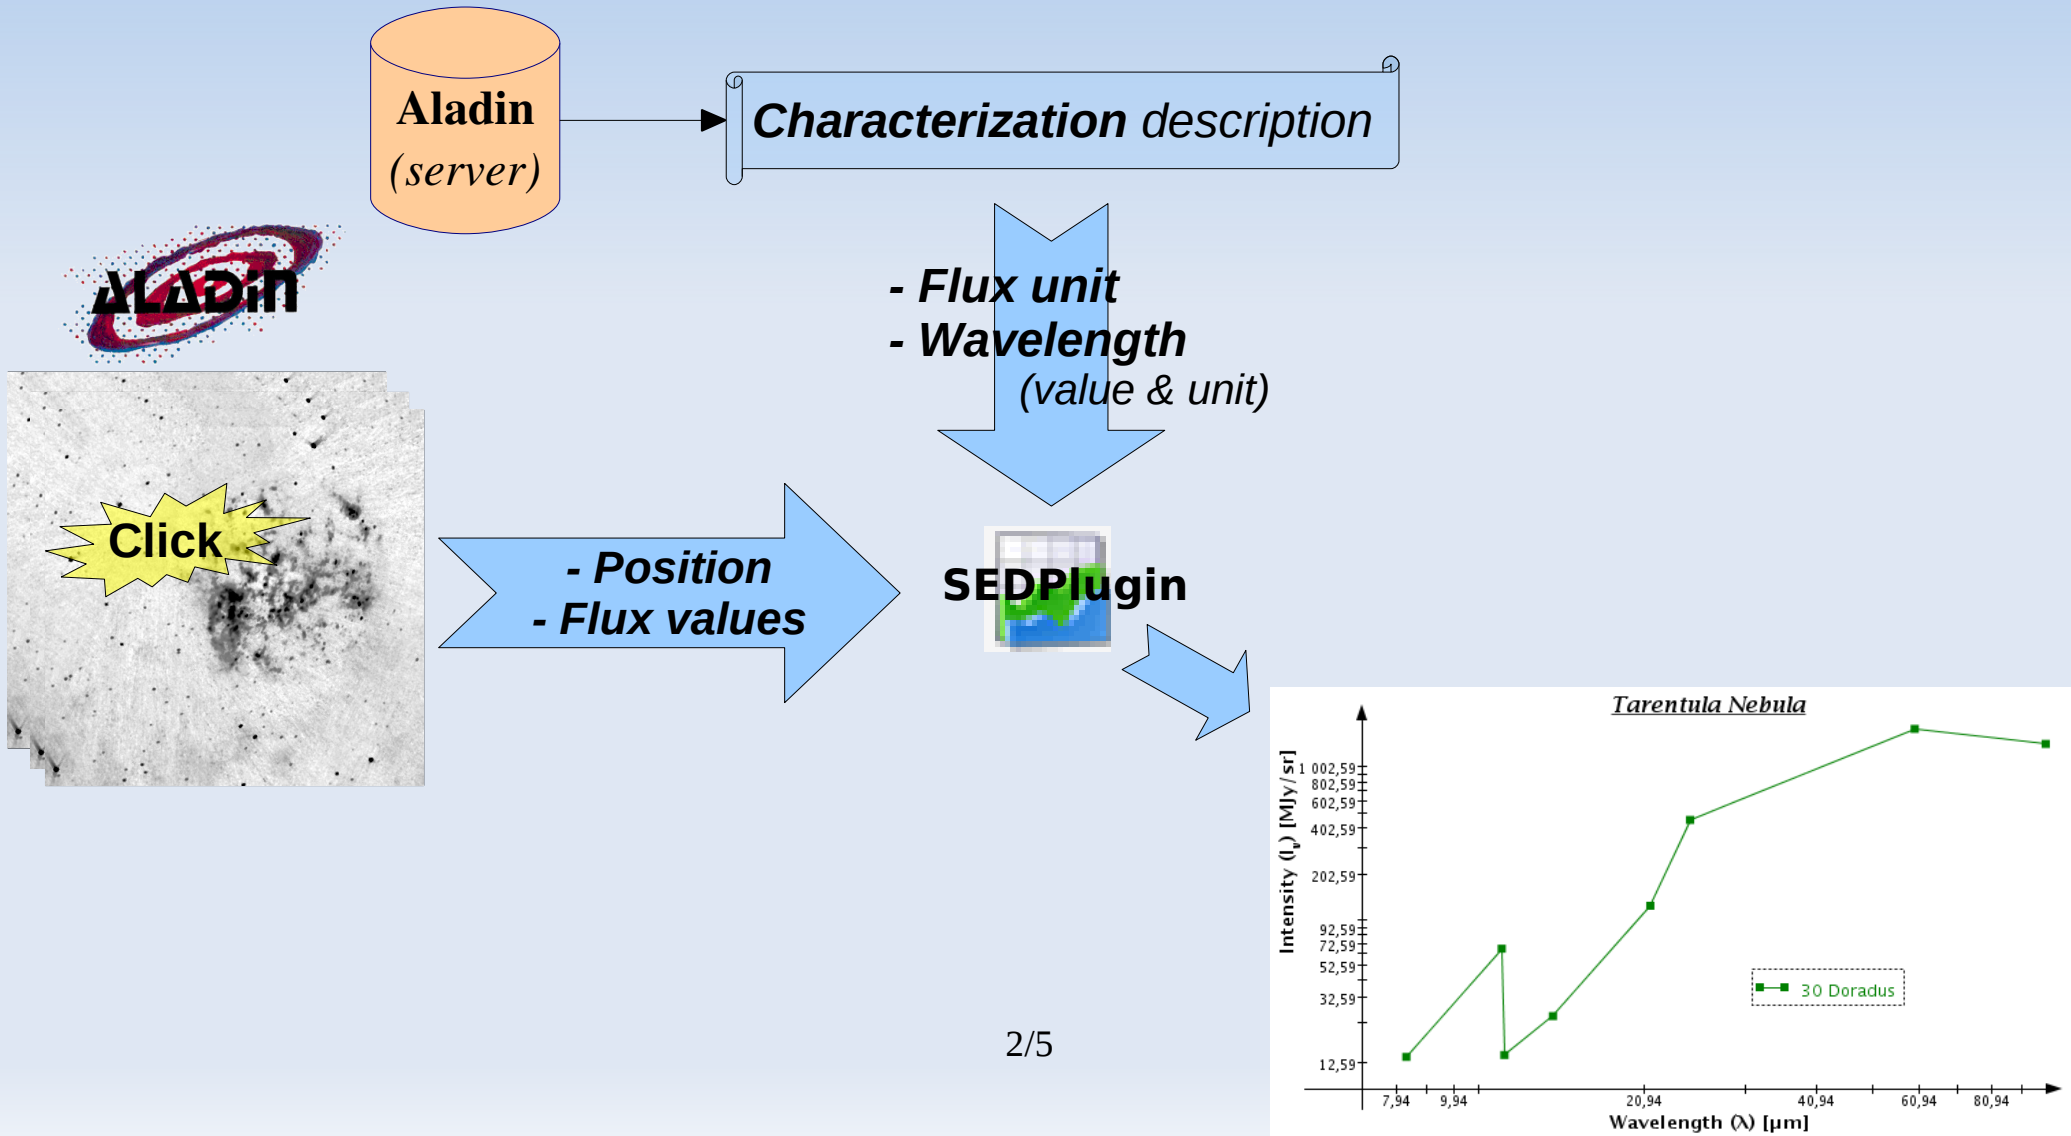

# Principle

- Plugin to generate SEDs (*Spectral Energy Distributions*)

# Main functionalities

- Interactive with Aladin
- Make basic operations between SEDs
- Exportation in different formats (*e.g. VOTable*)
- SAMP compatible